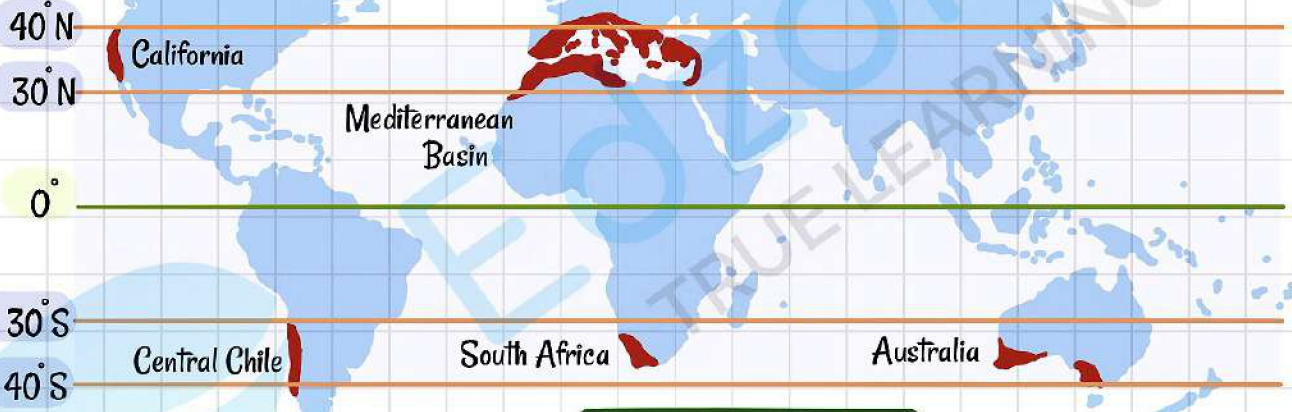

Hot Dry

20 - 26°C

5 - 15°C

OTHER (STATION)

- Rome (Italy)
- Cape Town (South Africa)

- ECONOMIC ACTIVITIES**
- Known for Wine production
 - Produce majority of world's exports of citrus fruits
 - Orchid farming
 - Mining & Engineering
 - Cereal growing
 - Agro industries