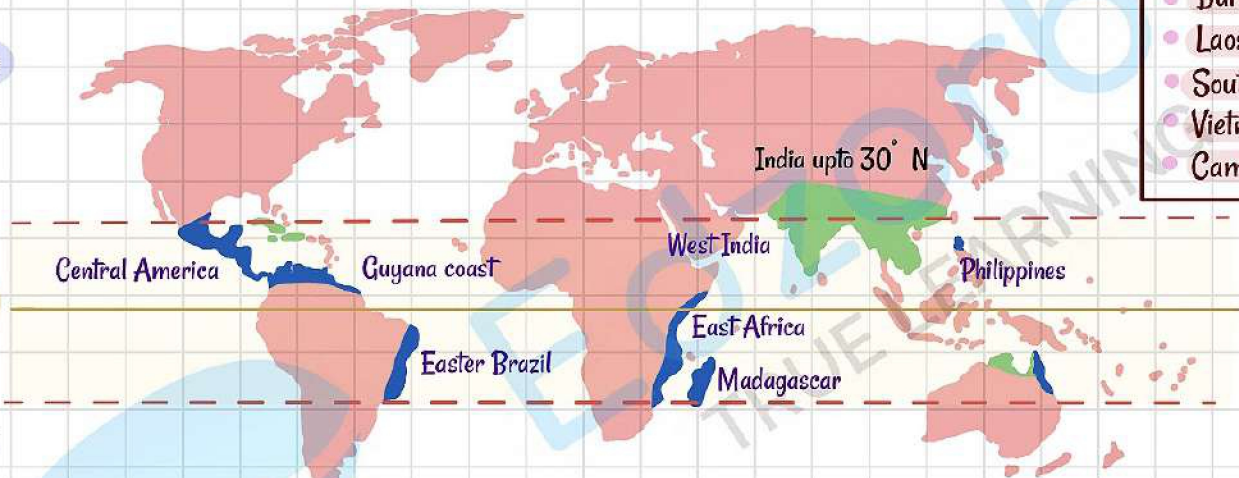

BIOME

• Tropical Marine

&

• Tropical Monsoon

- North Australia
- Burma
- Laos
- South China
- Vietnam
- Cambodia

Annual $10^{\circ} - 25^{\circ} - NS$

VEGETATION ACCORDING TO RAINFALL

Sal Acacia

Myanmar

Cambodia

Vietnam

Himalayan Slope

Dry area

Dense forest

ECONOMIC ACTIVITIES

- Lumbering, Shifting Cultivation
- Ladang- Malaysia
- Tungya- Myanmar
- Tamria- Thai
- Lumesh- Java
- Chena- Sri Lanka
- Caingin- Philippines
- Milpa- Africa