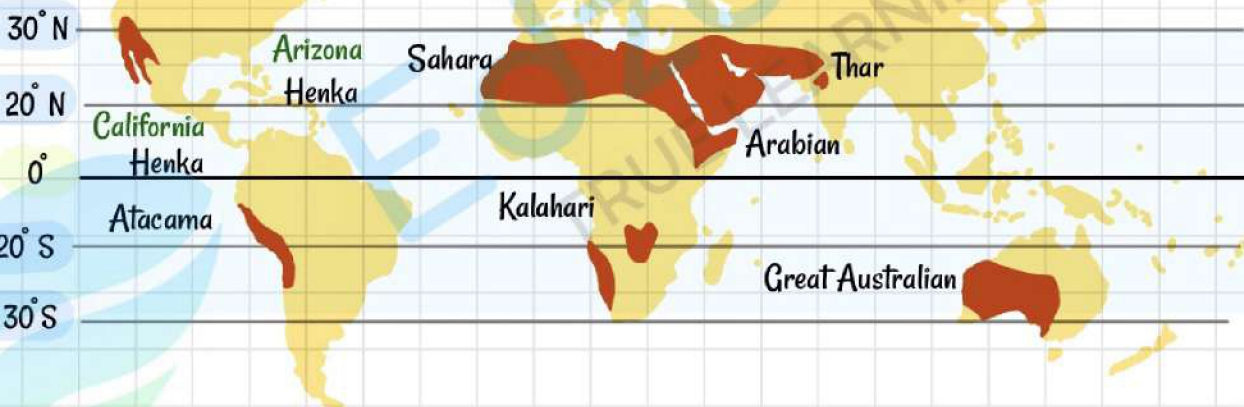

(WESTERN COAST)

High
Throughout the
year

Low

Humidity

High

Evaporation

Stomata have more hair cells

- Ephemeral species
- Xerophytic

Leathery leafless stems

ECONOMIC ACTIVITY

Normadic herding

OTHER (STATION)

- Massana (Ethiopia) [Hot Desert]
- Kashgar - China (Mid - Latitude)
- Arica, Iquique (South America)

Deep tap roots

Widely spaced

Large roots