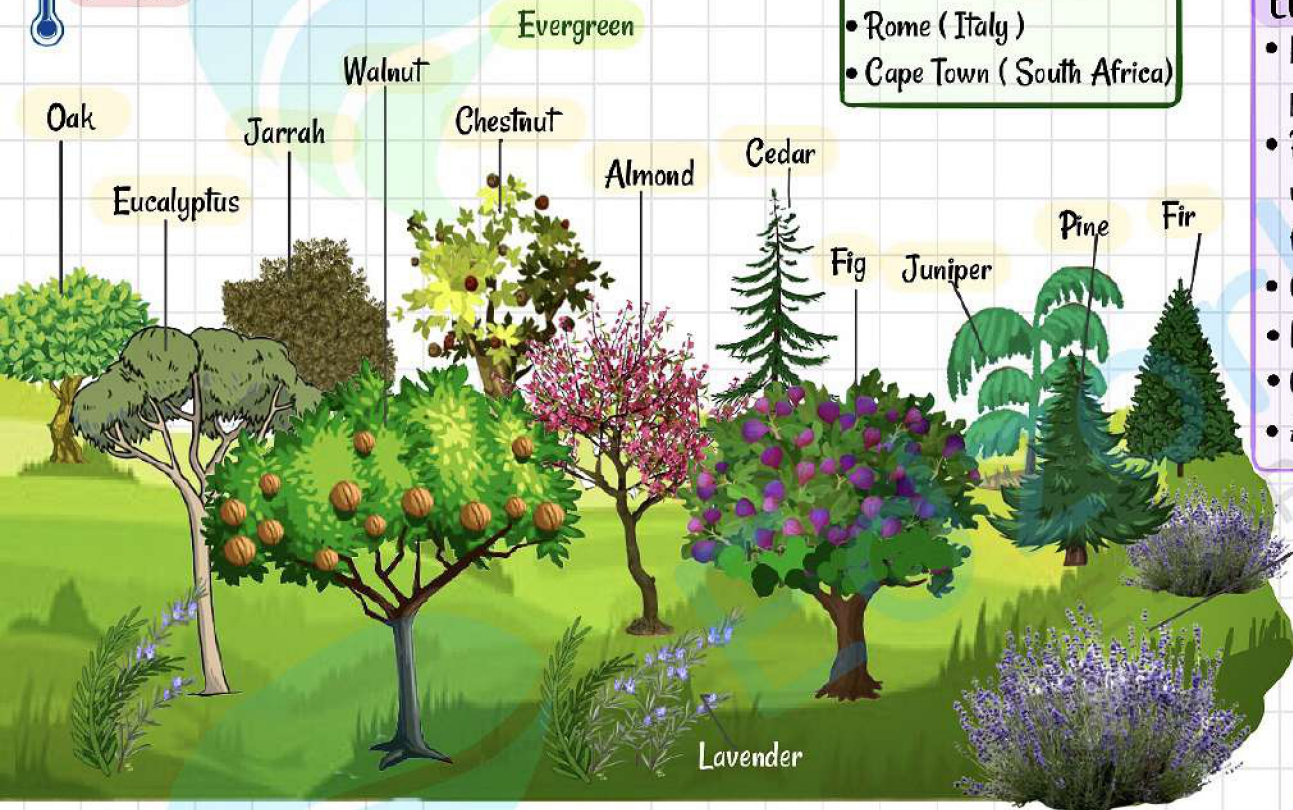

Hot Dry

20 - 26°C

5 - 15°C

OTHER (STATION)

- Rome (Italy)
- Cape Town (South Africa)

- ECONOMIC ACTIVITIES**
- Known for Wine production
 - Produce majority of world's exports of citrus fruits
 - Orchid farming
 - Mining & Engineering
 - Cereal growing
 - Agro industries

- Maquels - Europe
- Chaparrel - California
- Dense mass of shrubs & herbs

OTHER PLANTS

Olive

Myrtle

Holly

Cork oak

Laurel

Citrus fruit